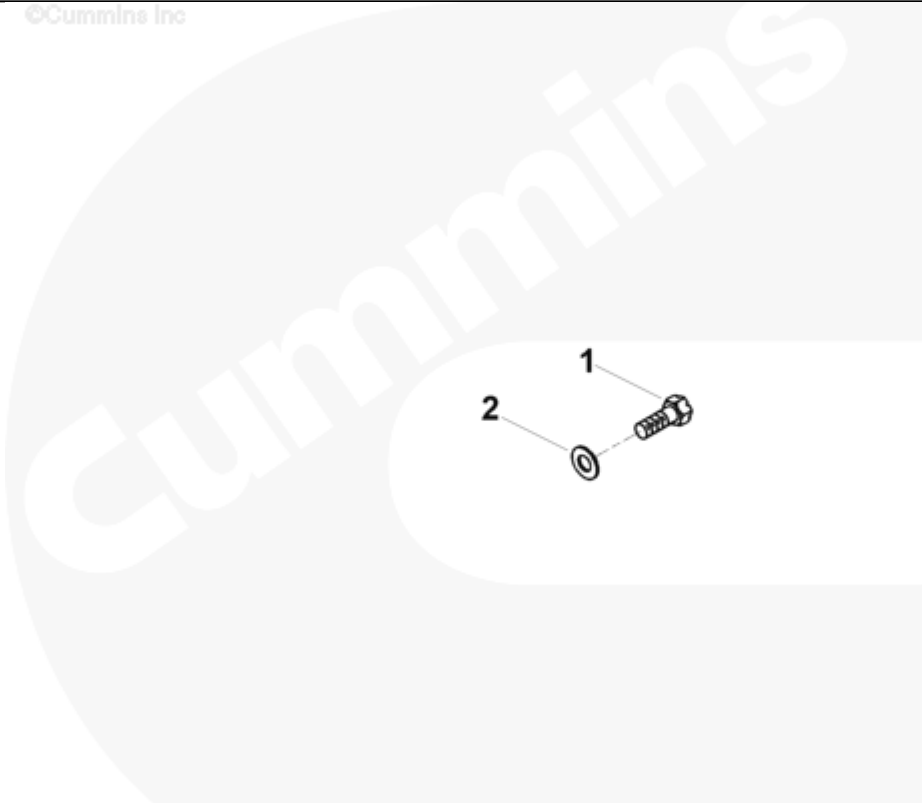

# Parts Catalog - Option Detail

Electronic Parts Catalog - Option Detail				
Option	Group	Graphic	Film Card	Date
FW9704	16.02.1	fw910gd	Z	25-JUN-02
<b>Engines</b>	6C8.3, C GAS PLUS CM556, G8.3, G8.3 CM558, GTA8.3 CM558, ISC CM2150, ISC CM554, ISC CM850, ISC8.3 CM2250, ISC8.3 G CM2180 C101, ISL CM2150, ISL CM554, ISL CM850, ISL G CM2180, ISL8.9 CM2150 L110, ISL8.9 CM2880 L112, ISL9 CM2150 SN, ISL9 CM2250, ISL9 CM2350 L101, ISL9 CM2350 L111, ISLE4 CM850, L GAS PLUS CM556, L8.9, L8.9 L121, L8.9G CMOH2.0 L125B, L9 CM2350 L116B, L9 CM2350 L119B, L9 CM2350 L120C, L9 CM2350 L123B, L9.3 L105, L9.5 L117, L9N CM2380 L124B, QSC8.3 CM2250, QSC8.3 CM2880 C102, QSC8.3 CM554, QSC8.3 CM850(CM2850), QSL9 CM2250, QSL9 CM2250 L115, QSL9 CM2350 L102, QSL9 CM2350 L107, QSL9 CM2350 L118, QSL9 CM2350 L122, QSL9 CM554, QSL9 CM850(CM2850), QSL9 G CM558, QSL9 M CM2250 L106, QSL9.3 CM2880 L113			

fw910gd

[SMALL](#) | [MEDIUM](#) | [LARGE](#)

Cart	Ref No	Part Number	Part Description	Required	Remarks
<a href="#">View My Cart</a>					
		FW9704	Flywheel Mounting		<a href="#">MR - MOUNTING, FLYWHEEL...(More)</a>
					Bolt Length (mm): 32
					Flywheel Web Thickness
					(mm): 16

					To Suit REPTO: No
<input type="checkbox"/>	1	<a href="#">3901395</a>	Hexagon Head Cap Screw	8	M12 x 1.25 x 32
<input type="checkbox"/>	2	<a href="#">3900269</a>	Plain Washer	8	M12

© 2019 Cummins Inc., Box 3005, Columbus, IN 47202-3005 U.S.A.  
 Terms of Use and Disclaimers | Recommended System Requirements  
 Need Assistance? Please click on the Contact Us button in the top right corner of any page.